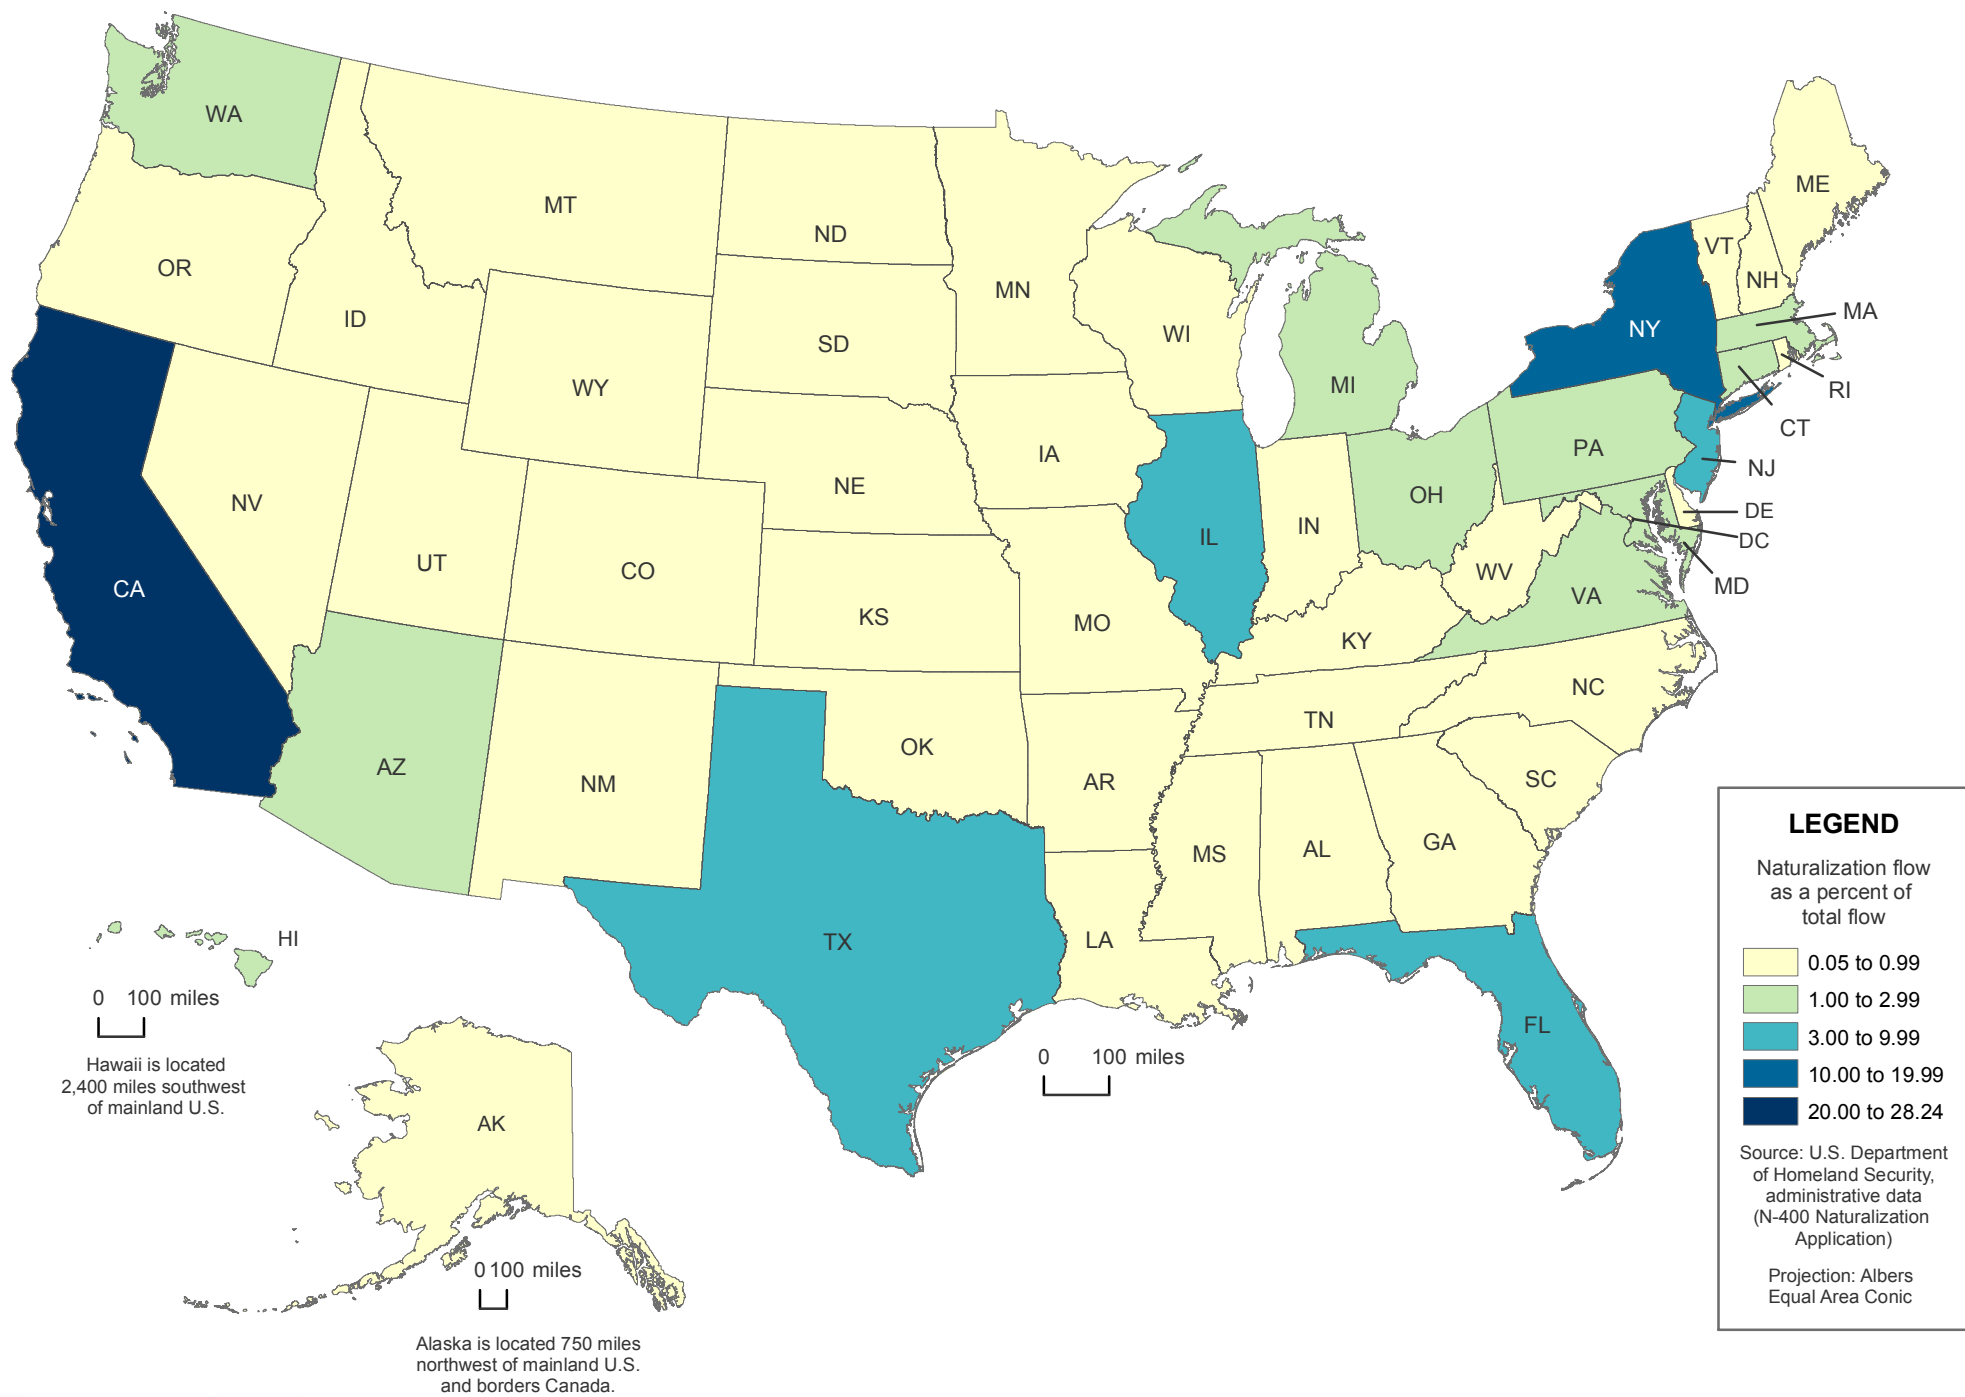

Persons Naturalizing by State of Residence: 1980 to 1989

0 100 miles

Hawaii is located 2,400 miles southwest of mainland U.S.

0 100 miles

0 100 miles

Alaska is located 750 miles northwest of mainland U.S. and borders Canada.